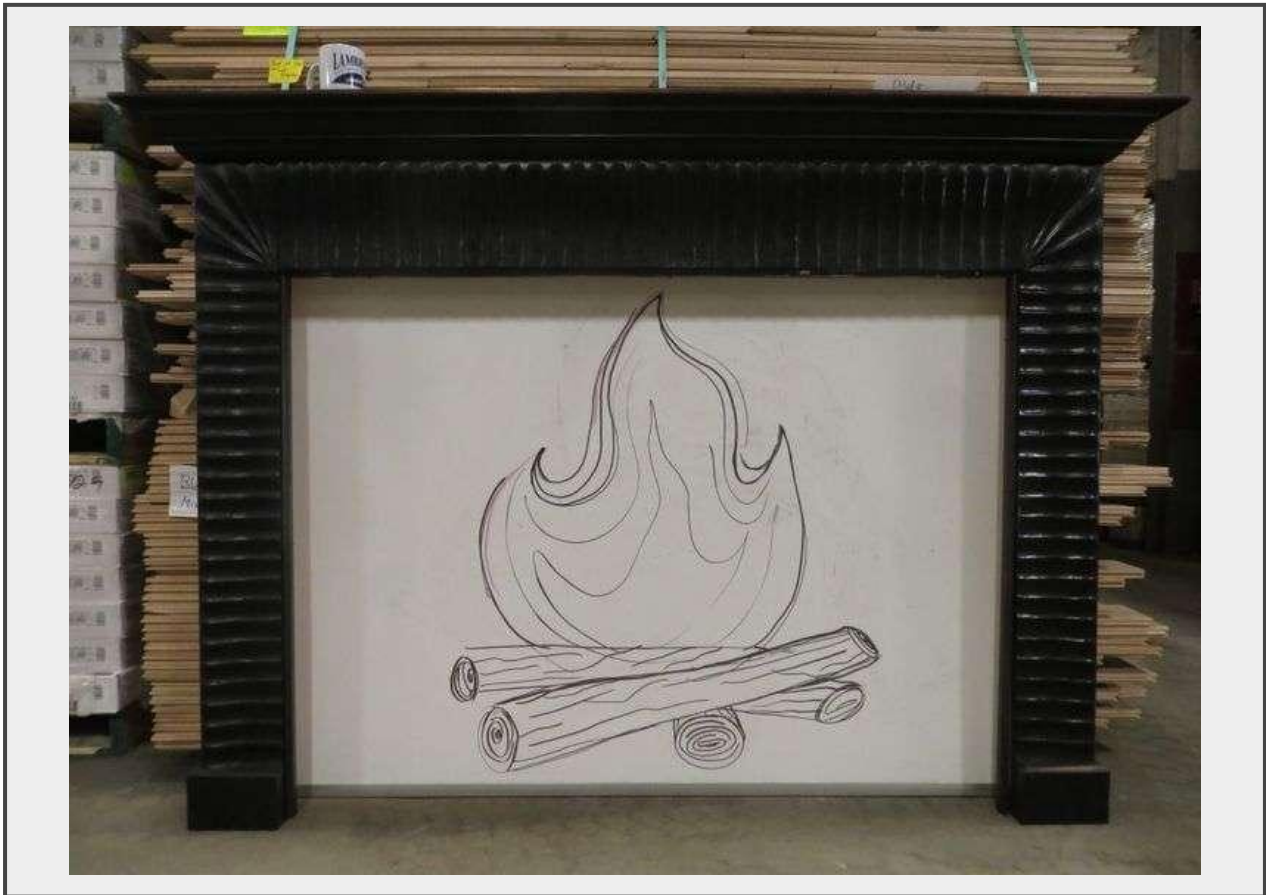

Sale Name: Building Materials, Port Treverton, PA Monday, March 20, 2023

LOT 810 - Ebony Fire Place Surrounding Mantle Width 7 1/4" x 76 11/16" x 54 1/4"

Sold By Piece

Sub Category Mantle

Weight (LBS) 70

Inventory # 3091-3010

Warranty This is a liquidated product. Any pre-existing retail, wholesale or manufacturer warranties will not transfer with the sale of this Product unless expressly stated otherwise.

Description

Inside Opening Dimensions 55 3/8" x 41 15/16", Grade: B